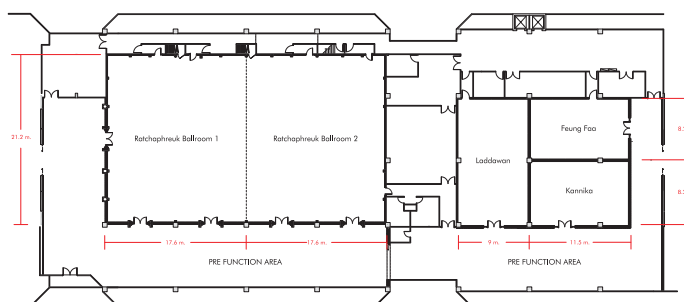

The Facts

The beautiful Ratchaphreuk Ballroom caters to all types of functions, from 10 to 1000 people. Its pillar-less design allows for unobstructed views at all times, offering the flexibility to be transformed into the most stunning settings.

Enjoy state-of-the-art audio visual systems with broadband connectivity, with IT specialists onsite to assist. Advanced security and fire safety equipment are also provided.

Specifications

	Dimension (sqm)	Banquet Cocktail	Banquet Buffet	Banquet Sit Down	Meeting Theatre-Style	Meeting U-Shape	Meeting Classroom	Meeting Boardroom
Ratchaphreuk Ballroom 1&2	740 (35.20x21.20)	650	450	540	1000	-	432	-
Ratchaphreuk Ballroom 1	370 (17.5x21.20)	300	200	200	400	81	168	90
Ratchaphreuk Ballroom 2	370 (17.5x21.20)	300	200	200	400	81	168	90
Feung Faa Meeting Room	95 (7.65x12.50)	80	40	60	80	30	60	36
Kannika Meeting Room	95 (8.20x12.50)	80	40	60	80	30	60	36
Laddawan Meeting Room	145 (8.95x16.00)	100	70	90	130	36	84	46